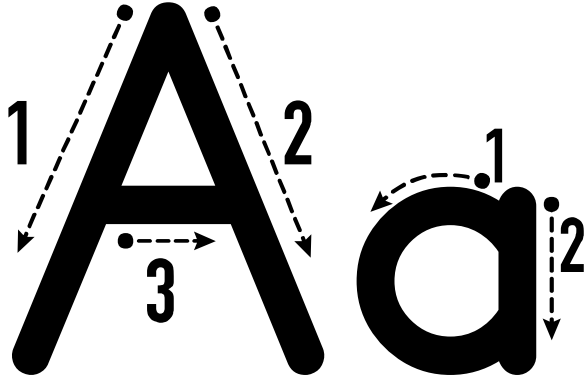

Handwriting practice section consisting of ten horizontal rows. Each row is a yellow band with a dashed line down the center. The first row begins with a small orange cat icon on the left, followed by a solid lowercase 'a', and then a series of dashed lowercase 'a's for tracing. The remaining nine rows contain only dashed lowercase 'a's for tracing.

A series of ten horizontal rows for tracing the letter 'A'. Each row is set within a yellow-lined background. The first row begins with a solid black 'A' followed by ten dashed 'A's. Each of the remaining nine rows contains ten dashed 'A's. On the left side of each row, there is a small orange cat icon with a tail that curves downwards.

Tracing practice area consisting of ten horizontal rows. Each row features a small orange cat illustration on the left side. The rows are divided into three horizontal sections: a top section with a dashed line, a middle section with a solid line, and a bottom section with a dashed line. The number 1 is printed in the top section of each row, followed by a series of dashed lines for tracing.