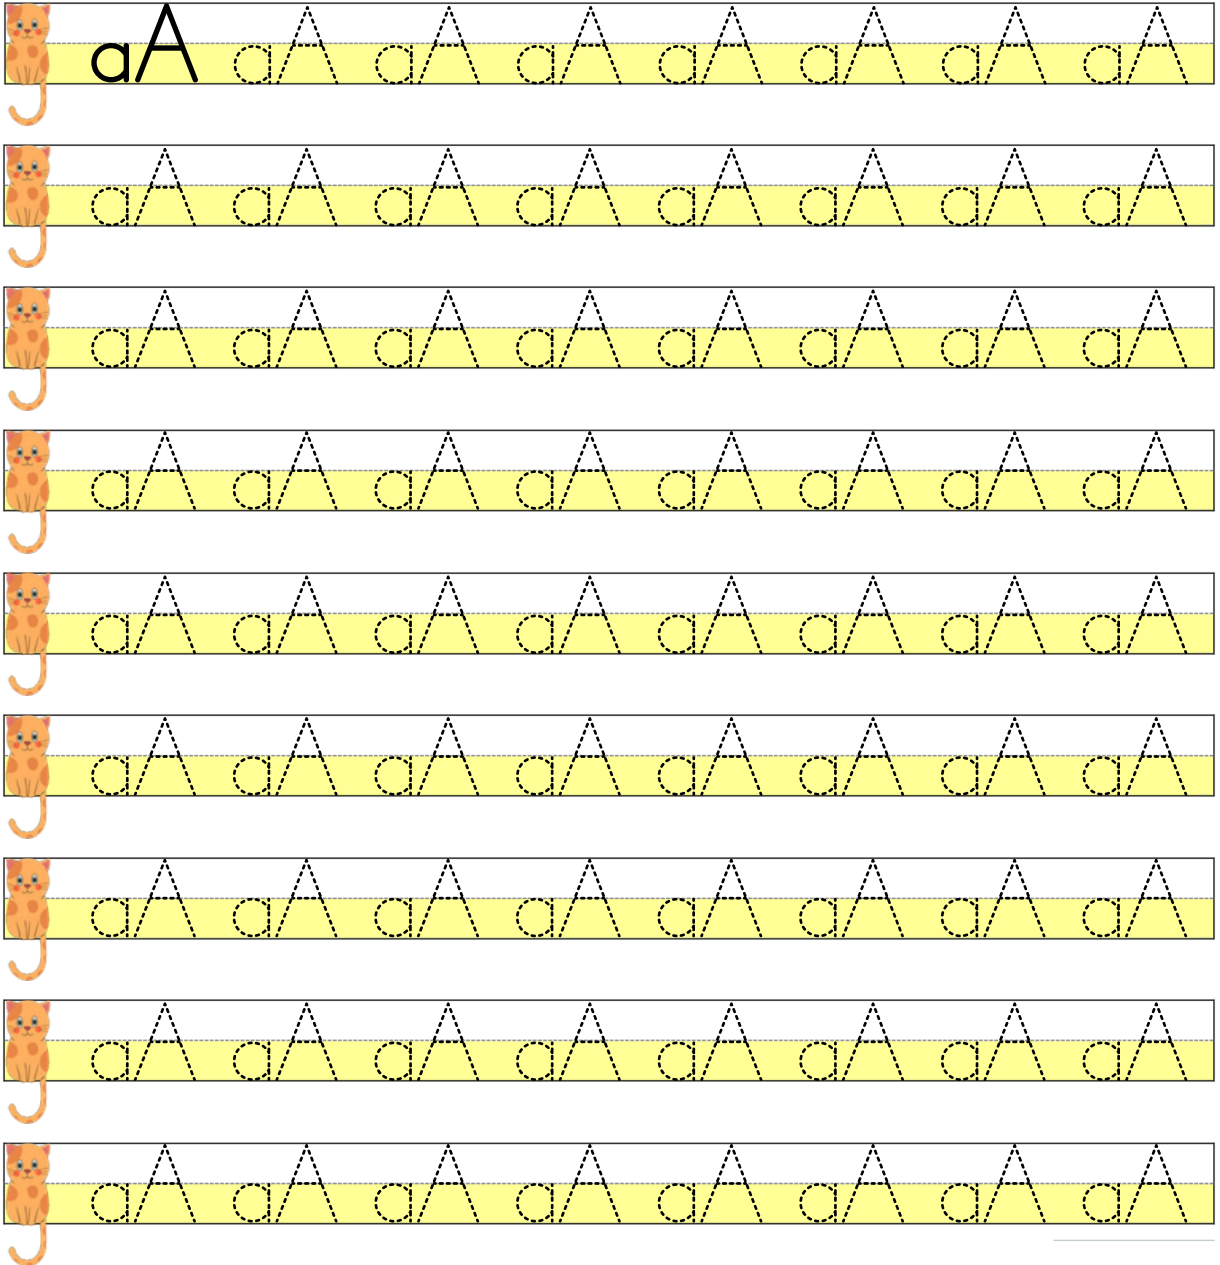

Handwriting practice section consisting of ten horizontal rows. Each row is a yellow band with a dashed line down the center. The first row begins with a small orange cat icon on the left, followed by a solid lowercase 'a', and then a series of dashed lowercase 'a's for tracing. The remaining nine rows contain only dashed lowercase 'a's for tracing.

A series of ten horizontal rows for tracing the letter 'A'. Each row is set within a yellow-lined background. The first row begins with a solid black 'A' followed by ten dashed 'A's. Each of the remaining nine rows contains ten dashed 'A's. On the left side of each row, there is a small orange cat icon with a tail that curves downwards.

Tracing practice area consisting of ten horizontal rows. Each row features a small orange cat illustration on the left side. The rows are divided into three horizontal sections: a top section with a dashed line, a middle section with a solid line, and a bottom section with a dashed line. The number 1 is printed in the top section of each row, followed by a series of dashed lines for tracing.