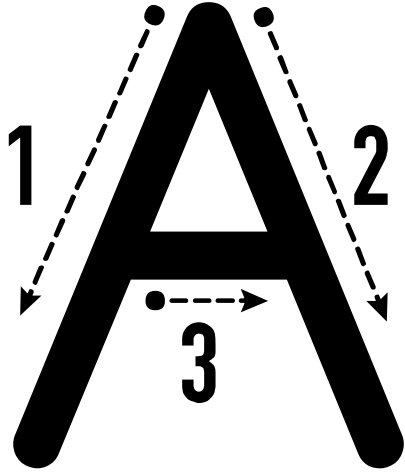

Handwriting practice section consisting of ten horizontal rows. Each row is a yellow band with a dashed line down the center. The first row begins with a small orange cat icon on the left, followed by a solid lowercase 'a', and then a series of dashed lowercase 'a's for tracing. The remaining nine rows contain only dashed lowercase 'a's for tracing.

A series of ten horizontal rows for tracing the letter 'A'. Each row is set within a yellow-lined background. The first row begins with a solid black 'A' followed by ten dashed 'A's. Each of the remaining nine rows contains ten dashed 'A's. On the left side of each row, there is a small orange cat icon with a tail that curves downwards.

Tracing practice area consisting of ten horizontal rows. Each row features a small orange cat illustration on the left side. The rows are divided into three horizontal sections: a top section with a dashed line, a middle section with a solid line, and a bottom section with a dashed line. The number 1 is printed in the top section of each row, followed by a series of dashed lines for tracing.